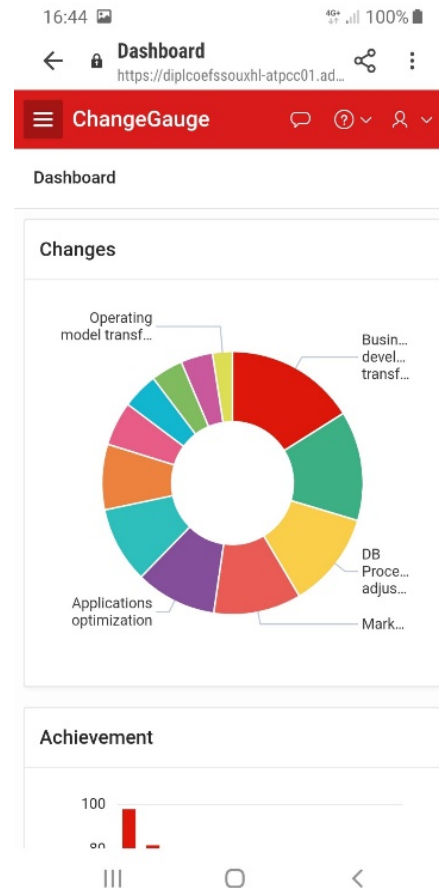

ChangeGauge

Change Management App

- Integrated components in cloud
- On any smart mobile or desktop device
- Frontend running in any standard browser
- Backend running in cloud and integrated Oracle cloud database